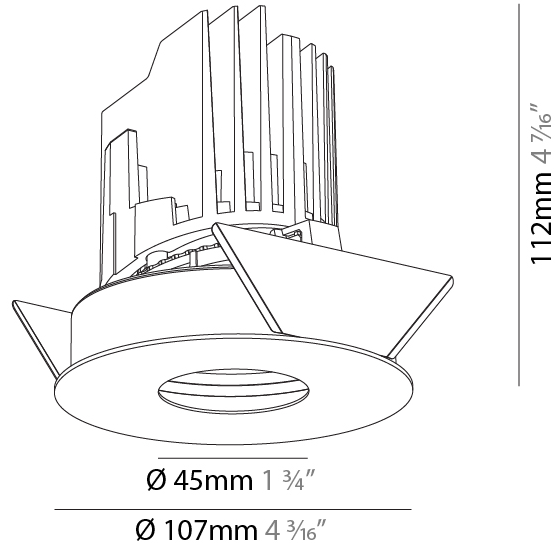

GENERAL

Series: Bioniq
 Subseries: Bioniq Round Pinhole
 Brand: Prolicht
 Division: Architectural
 Mounting Type: Recessed
 Mounting Location: Ceiling
 Subcategory: Downlight

PHYSICAL

Shape: Round
 Diameter (mm): 107
 Diameter (in): 4 3/16
 Height (mm): 112
 Height (in): 4 7/16
 Ceiling Thickness (mm): 10 / 12.5 / 15
 Ceiling Thickness (in): 3/8 or 1/2 or 9/16
 Min. Recessing Depth (mm): 130
 Min. Recessing Depth (in): 5 1/8
 Light Distribution: Adjustable / Downlight
 Weight (kg): 0.473
 Weight (lbs): 1.04
 Fixture Finish: SSR / BKV / CWI / CRY / HAB / LAG / UFT / ITA / RUA / RUR / MIC / FTG / MYG / TWT / LOD / PUS / FRO / FUP / KIA / POP / BLS / SPG / MEY / GOH / GUM / CHC / COM / ABZ / JAG / OBR / MOS / ROR
 Fixture Material: Aluminum Die Cast
 Cut-out Measurements: 98mm / 3 7/8"

OPTICAL

Reflector°: 10
 Adjustability: Rotational 355°; Tilt 30°

RATINGS AND CERTIFICATIONS

Certified By: Certified for North American Standards
 IP rating: IP20

PROJECT	_____
TYPE	_____
SPECIFIER	_____
QUANTITY	_____
DATE	_____