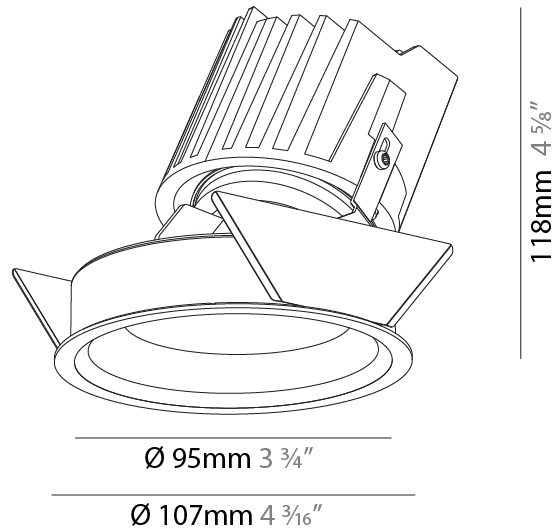

PHYSICAL

Shape: Round
Diameter (mm): 107
Diameter (in): 4 3/16
Height (mm): 118
Height (in): 4 5/8
Ceiling Thickness (mm): 10 / 12.5 / 15
Ceiling Thickness (in): 3/8 or 1/2 or 9/16
Min. Recessing Depth (mm): 140
Min. Recessing Depth (in): 5 1/2
Light Distribution: Adjustable / Asymmetric
Weight (kg): 0.473
Weight (lbs): 1.04
Fixture Finish: SSR / BKV / CWI / CRY / HAB / LAG / UFT / ITA / RUA / RUR / MIC / FTG / MYG / TWT / LOD / PUS / FRO / FUP / KIA / POP / BLS / SPG / MEY / GOH / GUM / CHC / COM / ABZ / JAG / OBR / MOS / ROR
Fixture Material: Aluminum Die Cast
Cut-out Measurements: 98mm / 3 7/8"

ELECTRICAL

Lamp Type: LED (Zhaga Standard)
Input Wattage (W): 16.5
Total Output Wattage (W): 14
Dimming: Tri-Mode (Non-Dimming and Phase Dimming (120Vac only) and 0-10V Dimming)
Driver Included: No
Driver Location: Recessed Housing
Driver Type: Constant Current - Universal
Driver Class: Class 2
Housing: See components
Input Voltage (V): 120 - 277
Constant Current (MA): 350

LED

Number of LEDs: 1
Color Temperature (°K): 2700 / 3000 / 3500 / 4000
Max. Delivered Lumen (lm): 1030 / 1070 / 1117 / 1140
Nominal Lumen (lm): 1386 / 1438 / 1511 / 1542
CRI: >90 CRI
Lamp Life (hrs): 50000

OPTICAL

Reflector: 20 / 40 / 60
Adjustability: Fixed

RATINGS AND CERTIFICATIONS

Certified By: Certified for North American Standards
IP rating: IP20

PROJECT
TYPE
SPECIFIER
QUANTITY
DATE