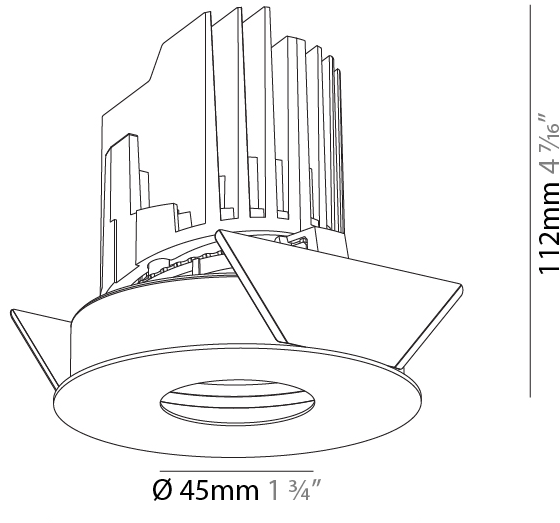

GENERAL

Series: Bioniq
 Subseries: Bioniq Round Pinhole
 Brand: Prolicht
 Division: Architectural
 Mounting Type: Recessed
 Mounting Location: Ceiling
 Subcategory: Downlight

PHYSICAL

Shape: Round
 Diameter (mm): 107
 Diameter (in): 4 ³/₁₆
 Height (mm): 112
 Height (in): 4 ⁷/₁₆
 Ceiling Thickness (mm): 10 / 12.5 / 15
 Ceiling Thickness (in): 3/8 or 1/2 or 9/16
 Min. Recessing Depth (mm): 130
 Min. Recessing Depth (in): 5 ¹/₈
 Light Distribution: Adjustable / Downlight
 Weight (kg): 0.47
 Weight (lbs): 1.04
 Fixture Finish: SSR / BKV / CWI / CRY / HAB / LAG / UFT / ITA / RUA / RUR / MIC / FTG / MYG / TWT / LOD / PUS / FRO / FUP / KIA / POP / BLS / SPG / MEY / GOH / GUM / CHC / COM / ABZ / JAG / OBR / MOS / ROR
 Fixture Material: Aluminum Die Cast
 Cut-out Measurements: 98mm / 3 7/8"

OPTICAL

Reflector: 20 / 40 / 60
 Adjustability: Rotational 355°; Tilt 30°

RATINGS AND CERTIFICATIONS

Certified By: Certified for North American Standards
 IP rating: IP20

PROJECT
TYPE
SPECIFIER
QUANTITY
DATE