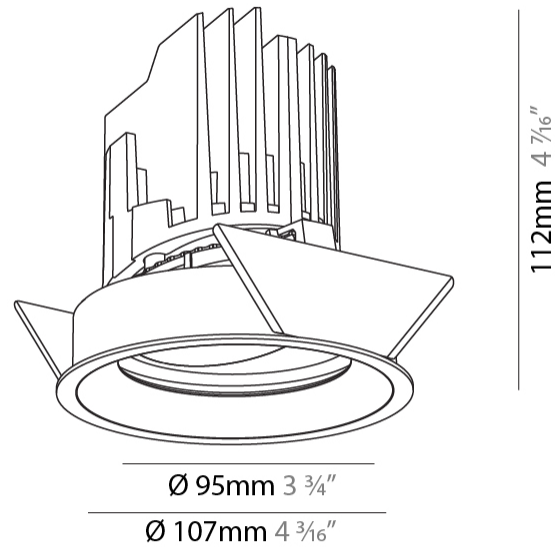

PHYSICAL

Shape: Round
Diameter (mm): 107
Diameter (in): 4 3/16
Height (mm): 112
Height (in): 4 7/16
Ceiling Thickness (mm): 10 / 12.5 / 15
Ceiling Thickness (in): 3/8 or 1/2 or 9/16
Min. Recessing Depth (mm): 130
Min. Recessing Depth (in): 5 1/8
Light Distribution: Adjustable / Downlight
Weight (kg): 0.47
Weight (lbs): 1.04
Fixture Finish: SSR / BKV / CWI / CRY / HAB / LAG / UFT / ITA / RUA / RUR / MIC / FTG / MYG / TWT / LOD / PUS / FRO / FUP / KIA / POP / BLS / SPG / MEY / GOH / GUM / CHC / COM / ABZ / JAG / OBR / MOS / ROR
Fixture Material: Aluminum Die Cast
Cut-out Measurements: 98mm / 3 7/8"

ELECTRICAL

Lamp Type: LED (Zhaga Standard)
Input Wattage (W): 13.2 / 16.5
Total Output Wattage (W): 12 / 15
Dimming: Tri-Mode (Non-Dimming and Phase Dimming (120Vac only) and 0-10V Dimming)
Driver Included: No
Driver Location: Recessed Housing
Driver Type: Constant Current - Universal
Driver Class: Class 2
Housing: See components
Input Voltage (V): 120 - 277
Constant Current (MA): 350

LED

Number of LEDs: 1
Color Temperature (°K): 2700 / 3000 / 3500 / 4000
Max. Delivered Lumen (lm): 850 / 950 / 1019 / 1040
Nominal Lumen (lm): 960 / 1070 / 1156 / 1180
CRI: >90 CRI
Efficiency (%): 0.885
Lamp Life (hrs): 50000

OPTICAL

Reflector°: 10
Adjustability: Rotational 355°; Tilt 30°

RATINGS AND CERTIFICATIONS

Certified By: Certified for North American Standards
IP rating: IP20